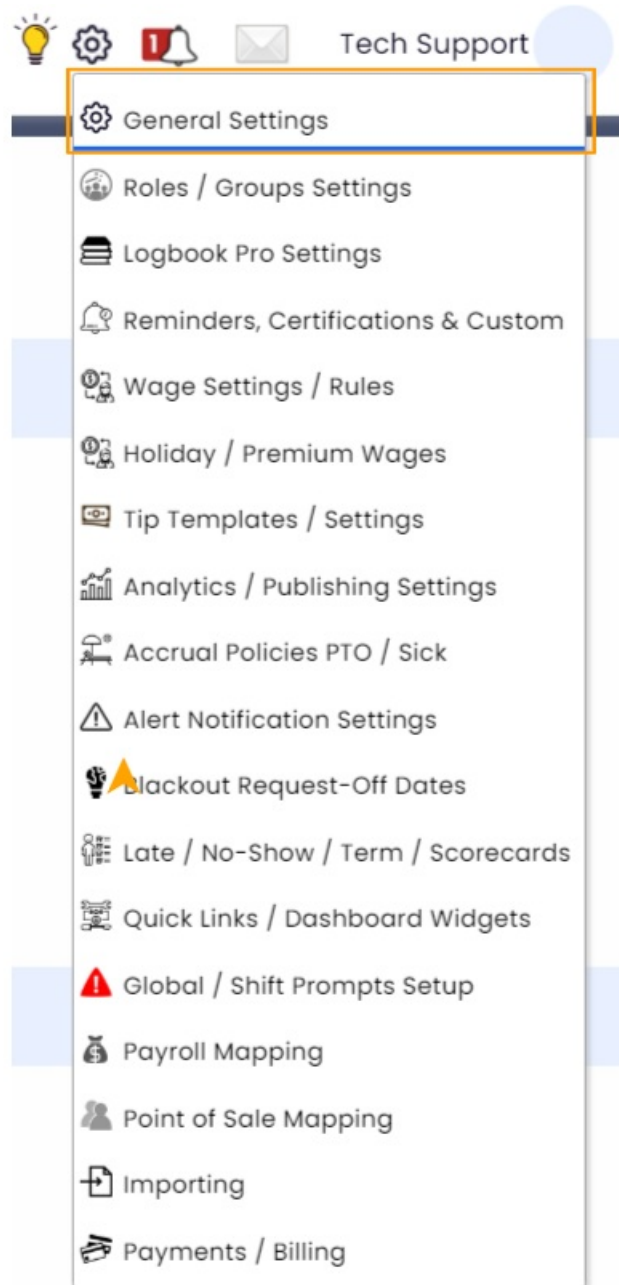

Company Logo & Name

Last Modified on 06/16/2023 1:48 pm MDT

Go to **General Settings** from the **Gear Wheel** in the top right.

Under **Company Information**, use the **Company Logo** and **Company Name** entry boxes.

Company Information

Company Name

Kris Demo

Company Logo

Access URL(s)

https://krisdemo.dolceclock.com

https://www.dolceclock.com/company/krisdemo

Google Calendar Employee Shift Presentation