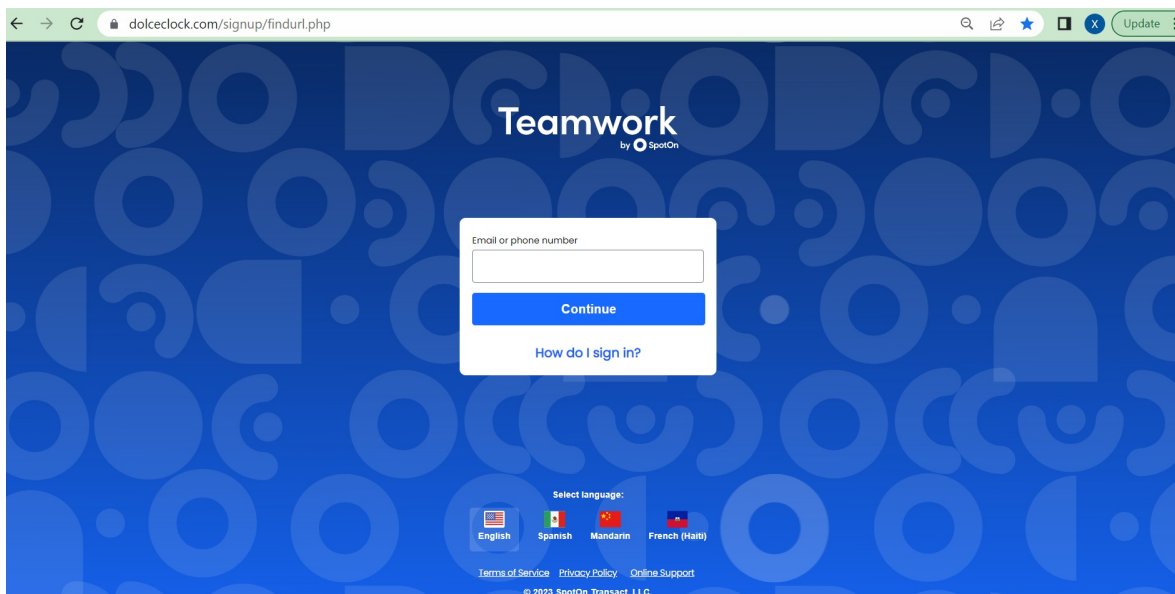

2. Please enter your email address or phone number to find your company(s).