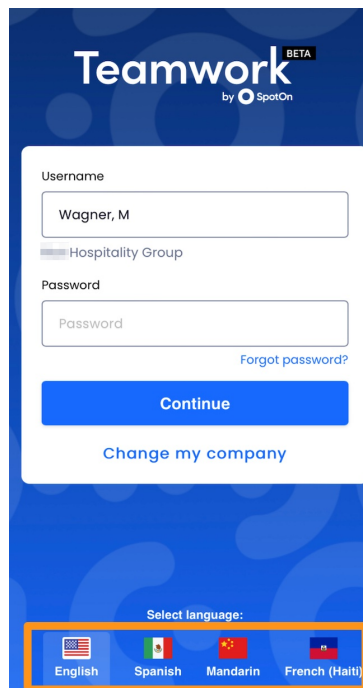

Find Your Company | Logging In

Last Modified on 09/29/2023 8:41 pm MDT

TOUR 

Desktop example:

1. Log into any browser with a URL (internet address) provided by your employer.

Example: company.dolceclock.com

OR, if you do not know your company's URL, go to: dolcesoftware.com and press: **Login**.

2. Please enter your email address or phone number to find your company(s).

3. From your company's Log-In screen,

First, select your **Primary Location** tab and then type your **username/email** and your **password** to Sign In.

Mobile example:

1. You can download SpotOn Teamwork from App Store or Google Play for free! (*iOS and Android are both supported*)

2. Enter your e-mail address or phone number to locate your company.

3. Then login with your username and password. Easy!

Note: You can change your language anytime you login.